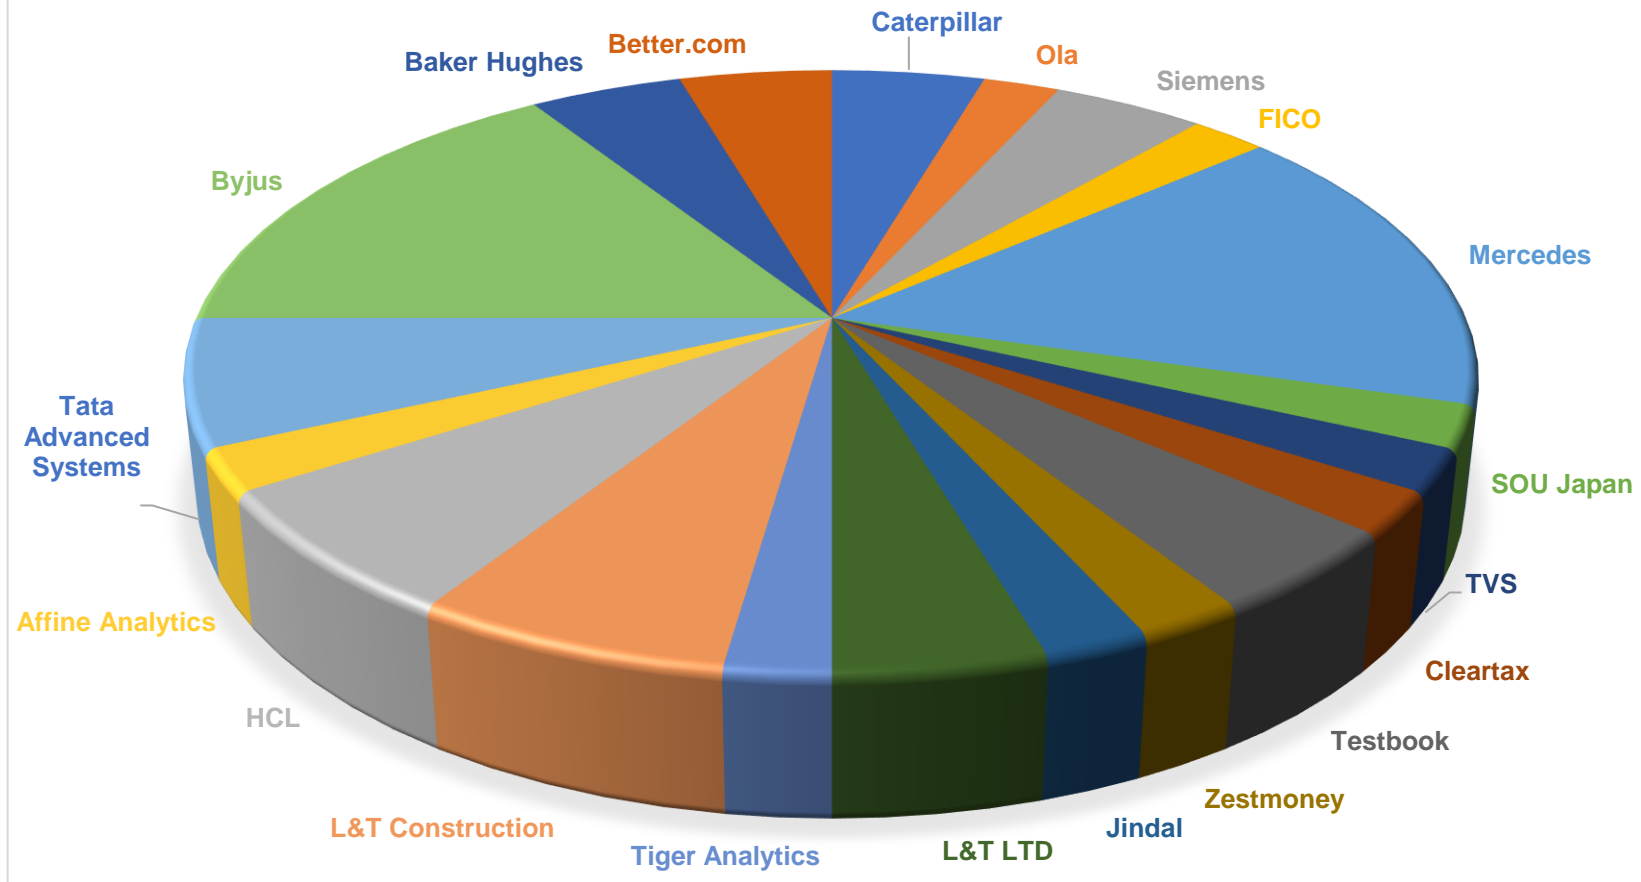

Placements statistics of ME department for M.Tech Programme

2018 Batch

2017 Batch