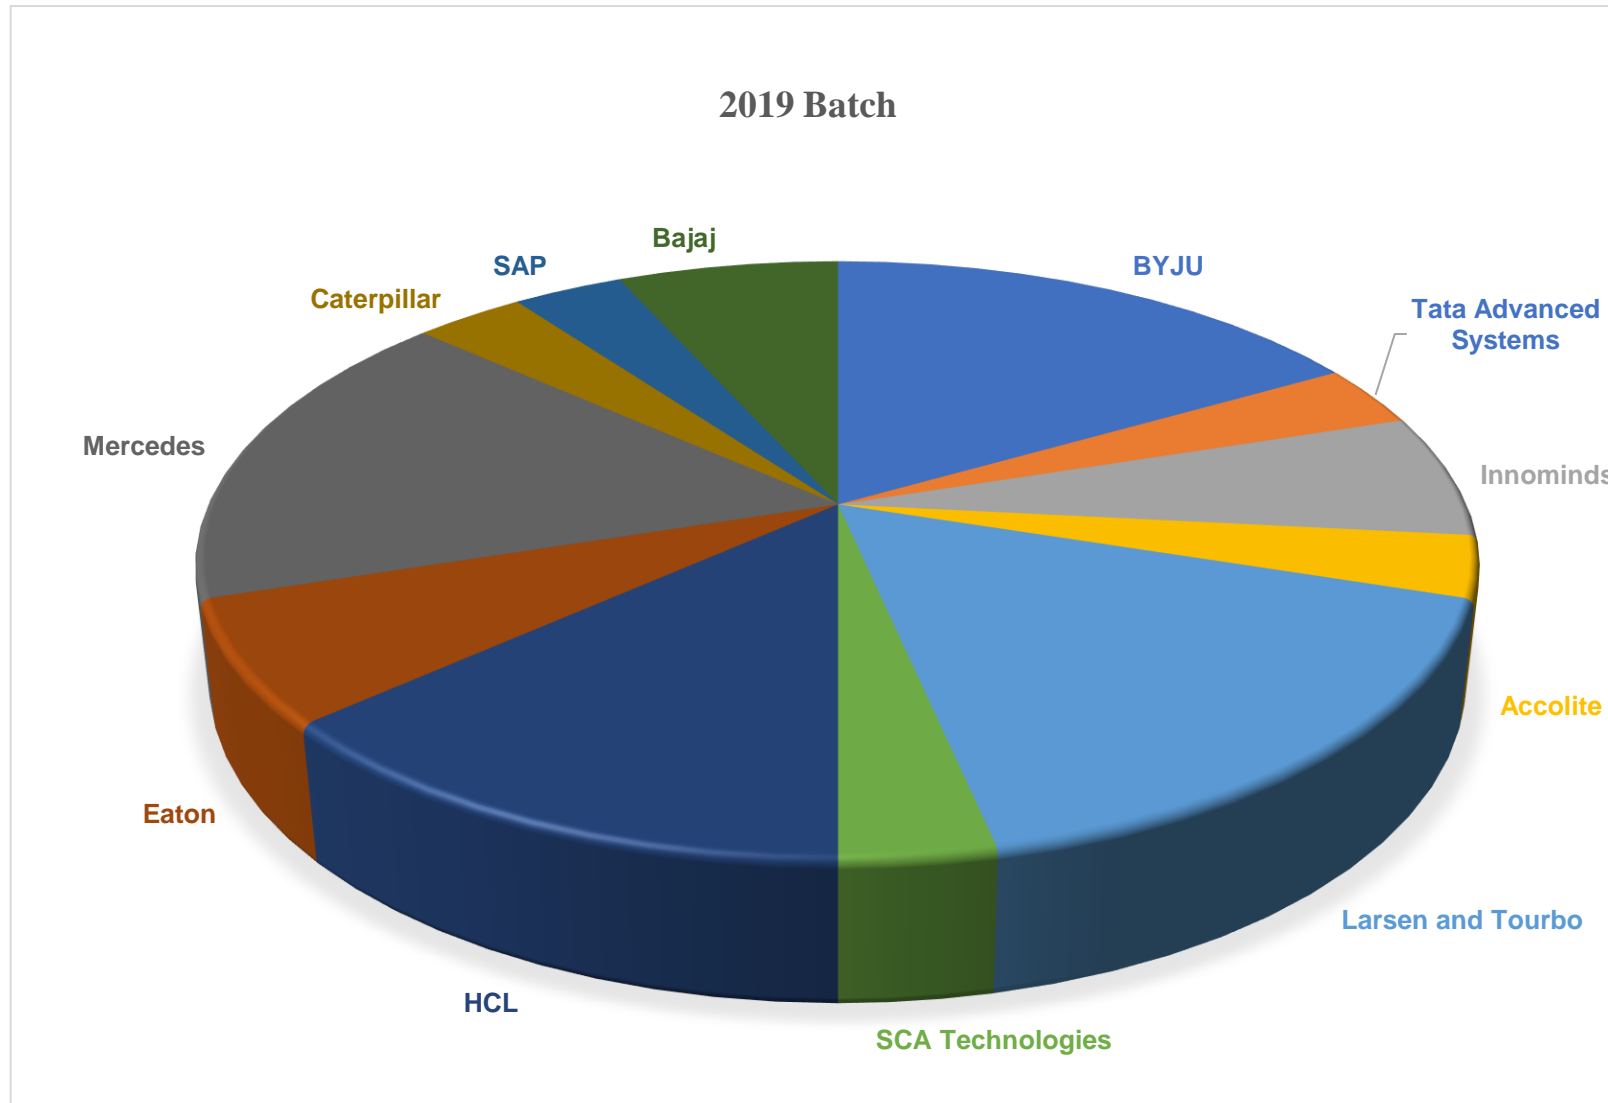

Placements statistics of ME department for M.Tech Programme

2018 Batch

2017 Batch